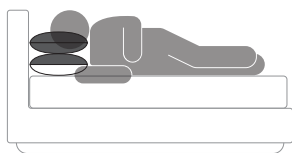

ONE PILLOW, MANY SOLUTIONS

The versatile folding cushion invented, patented and produced entirely in Italy. Thanks to a special diagonal cut, the pillow can assume a self-stable position that offers a different angle of support, up to simulating the volume of three overlapping pillows, it is comfortable in bed, on the sofa but also in the car, on the camper, on the boat and even in the office.

CAMERA
DA LETTO
BEDROOM

DORMIRE
SLEEP

LEGGERE
READ

GUARDARE LA TV
WATCH TV

BENESSERE
HEALTHY

DORMIRE SUL FIANCO
SLEEP ON THE SIDE

SOGGIORNO
LIVING

GUARDARE LA TV
WATCH TV

GUARDARE LA TV SUL FIANCO
WATCH TV ON THE SIDE

LEGGERE
READ

BAMBINI
KIDS

UFFICIO
OFFICE

RELAX
RELAX

CERVICALE
CERVICAL

POSTURA
POSTURE

TESSUTO PER ARREDAMENTO
FURNISHING FABRIC