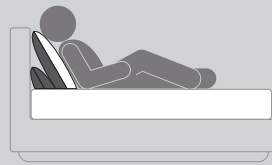

The versatile folding cushion invented, **patented and produced entirely in Italy**.
Thanks to a special diagonal cut, the pillow can assume a self-stable position that offers a different angle of support, up to simulating the volume of three overlapping pillows, it is comfortable in bed, on the sofa but also in the car, on the camper, on the boat and even in the office.

TESSUTO PER
ARREDAMENTO
FURNISHING FABRIC

FEDERA 100% COTONE
100% COTTON PILLOWCASE

CAMERA DA LETTO / BEDROOM

✓
DORMIRE
SLEEP

✓
LEGGERE
READ

✓
GUARDARE LA TV
WATCH TV

✓
BENESSERE
HEALTHY

✓
DORMIRE SUL FIANCO
SLEEP ON THE SIDE

SOGGIORNO / LIVING

✓
GUARDARE LA TV
WATCH TV

✓
GUARDARE LA TV SUL FIANCO
WATCH TV ON THE SIDE

✓
LEGGERE
READ

✓
POSTURA
POSTURE

✓
BAMBINI
KIDS

UFFICIO / OFFICE

✓
RELAX
RELAX