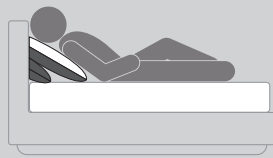

The versatile folding cushion invented, **patented and produced entirely in Italy**.
Thanks to a special diagonal cut, the pillow can assume a self-stable position that offers a different angle of support, up to simulating the volume of three overlapping pillows, it is comfortable in bed, on the sofa but also in the car, on the camper, on the boat and even in the office.

TESSUTO PER
ARREDAMENTO
FURNISHING FABRIC

FEDERA 100% COTONE
100% COTTON PILLOWCASE

CAMERA DA LETTO / BEDROOM

✓
DORMIRE
SLEEP

✓
LEGGERE
READ

✓
GUARDARE LA TV
WATCH TV

✓
BENESSERE
HEALTHY

✓
DORMIRE SUL FIANCO
SLEEP ON THE SIDE

SOGGIORNO / LIVING

✓
GUARDARE LA TV
WATCH TV

✓
GUARDARE LA TV SUL FIANCO
WATCH TV ON THE SIDE

✓
LEGGERE
READ

✓
POSTURA
POSTURE

✓
BAMBINI
KIDS

UFFICIO / OFFICE

✓
RELAX
RELAX